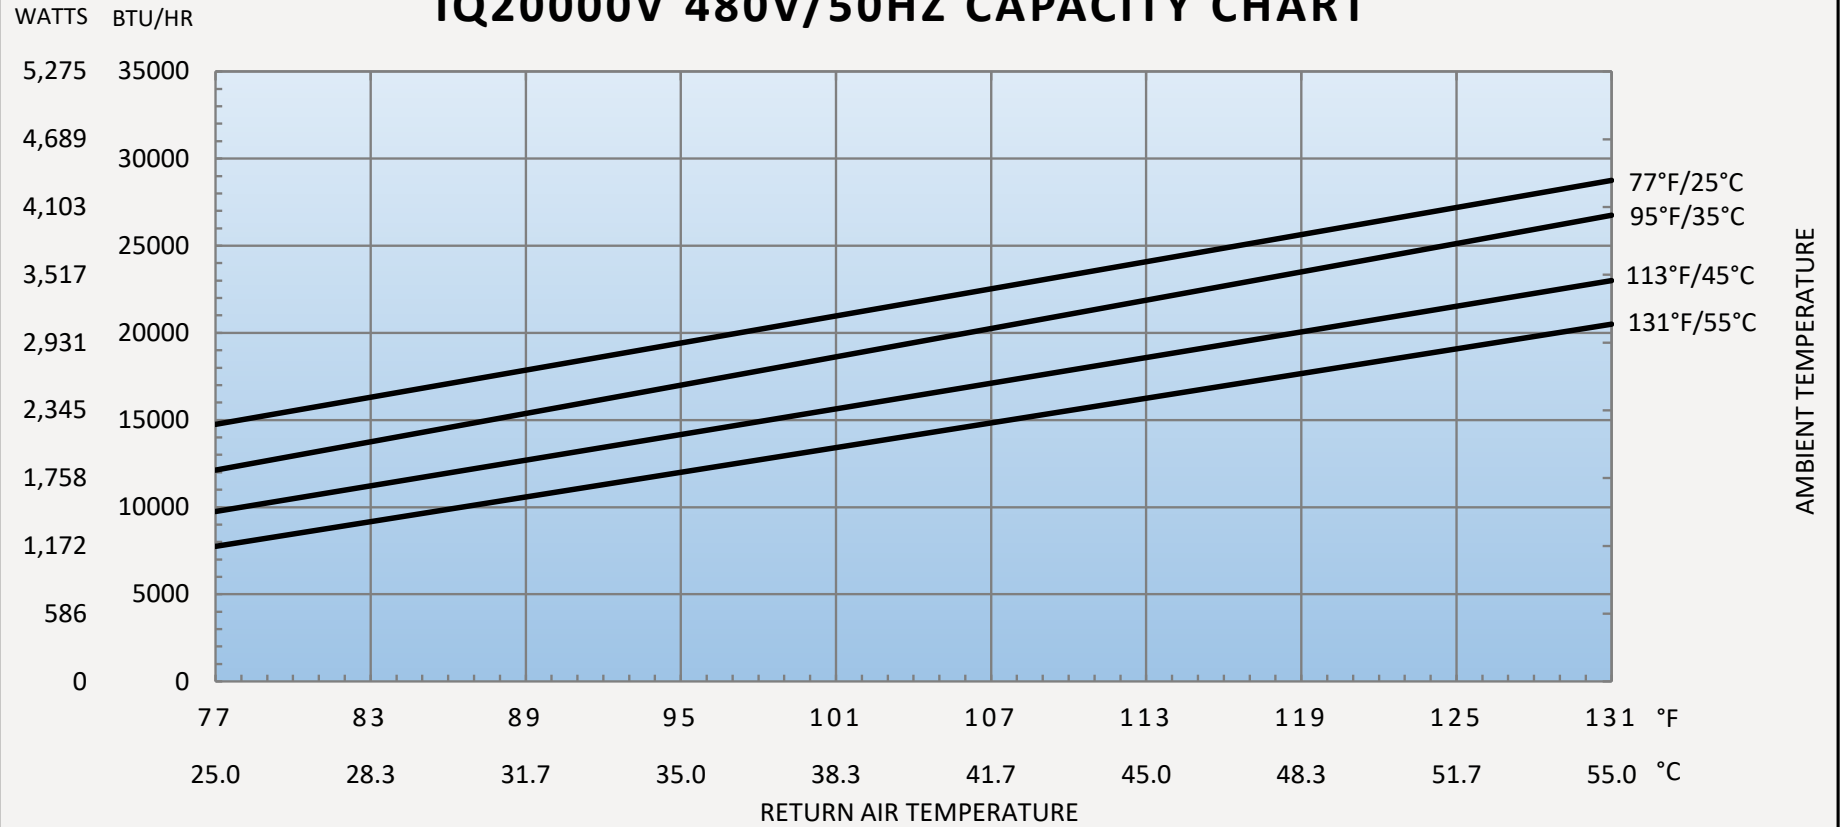

IQ20000V 220V/50HZ CAPACITY CHART

IQ20000V 230V/60HZ CAPACITY CHART

IQ20000V 400V/50HZ CAPACITY CHART

IQ20000V 400V/60HZ CAPACITY CHART

IQ20000V 480V/50HZ CAPACITY CHART

IQ20000V 480V/60HZ CAPACITY CHART