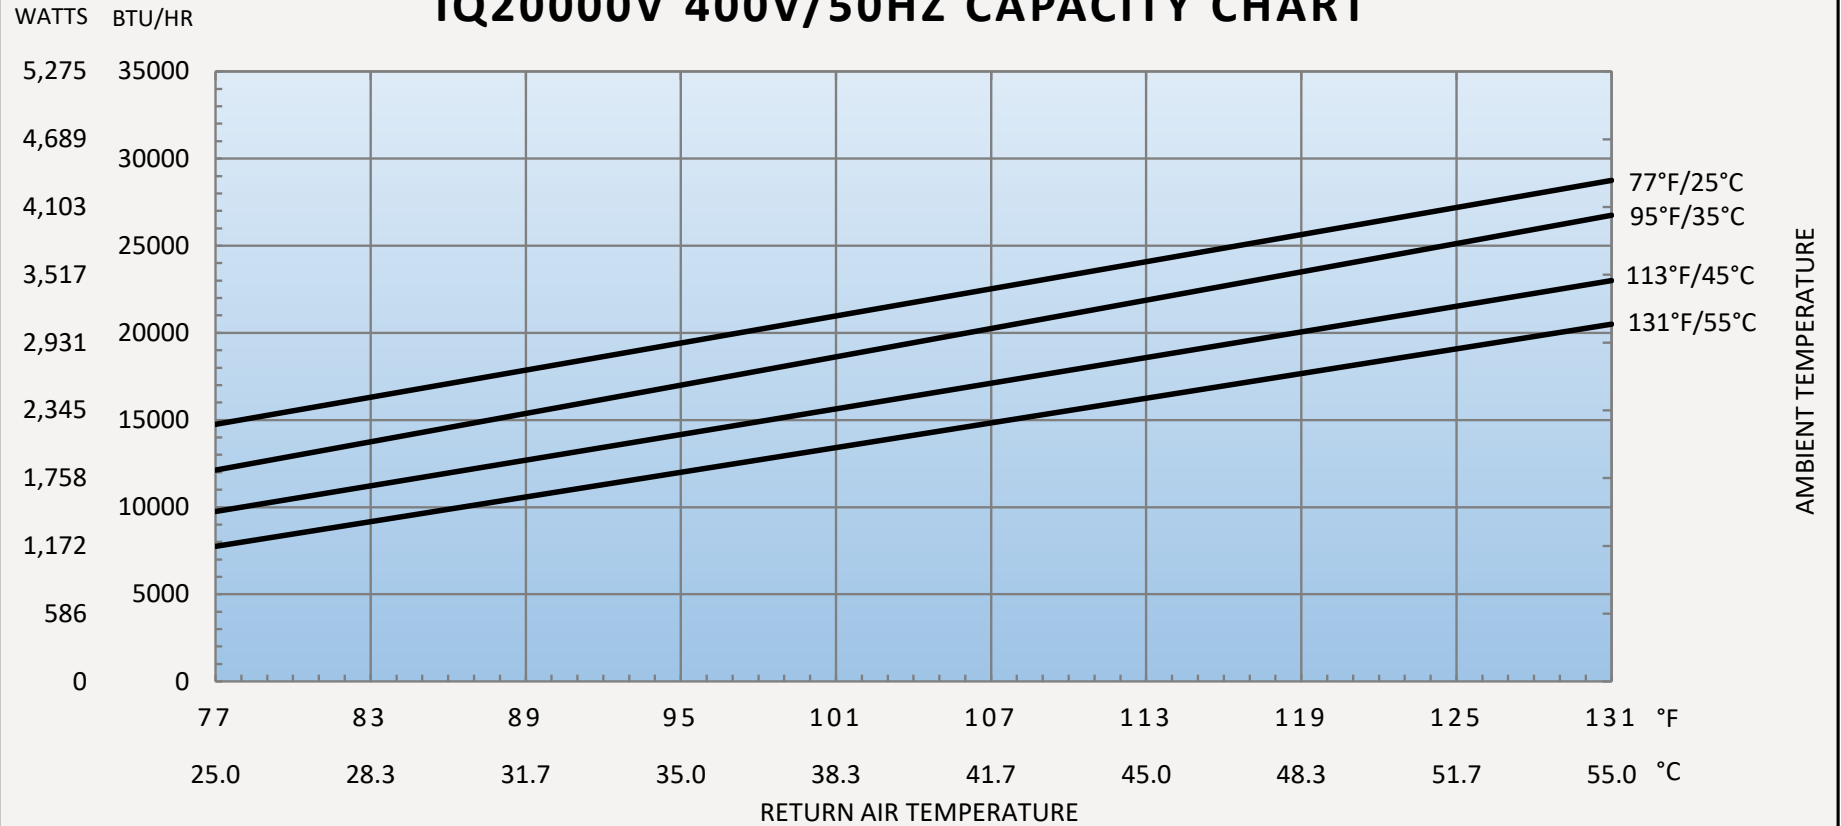

IQ20000V 220V/50HZ CAPACITY CHART

IQ20000V 230V/60HZ CAPACITY CHART

IQ20000V 400V/50HZ CAPACITY CHART

IQ20000V 400V/60HZ CAPACITY CHART

IQ20000V 480V/50HZ CAPACITY CHART

IQ20000V 480V/60HZ CAPACITY CHART