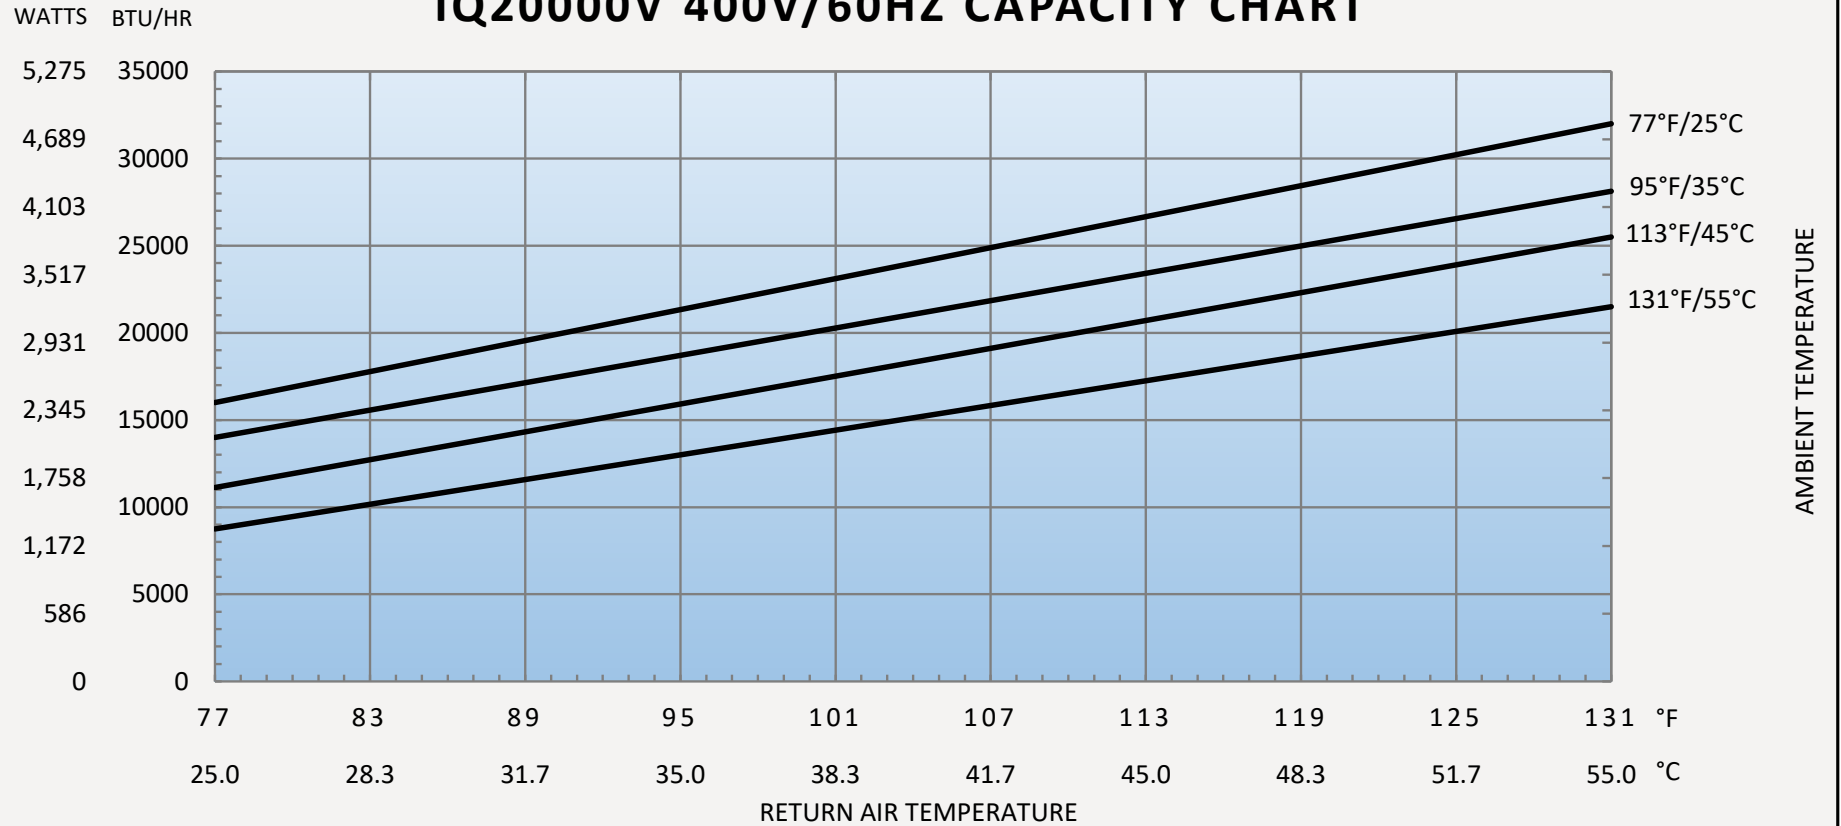

IQ20000V 220V/50HZ CAPACITY CHART

IQ20000V 230V/60HZ CAPACITY CHART

IQ20000V 400V/50HZ CAPACITY CHART

IQ20000V 400V/60HZ CAPACITY CHART

IQ20000V 480V/50HZ CAPACITY CHART

IQ20000V 480V/60HZ CAPACITY CHART