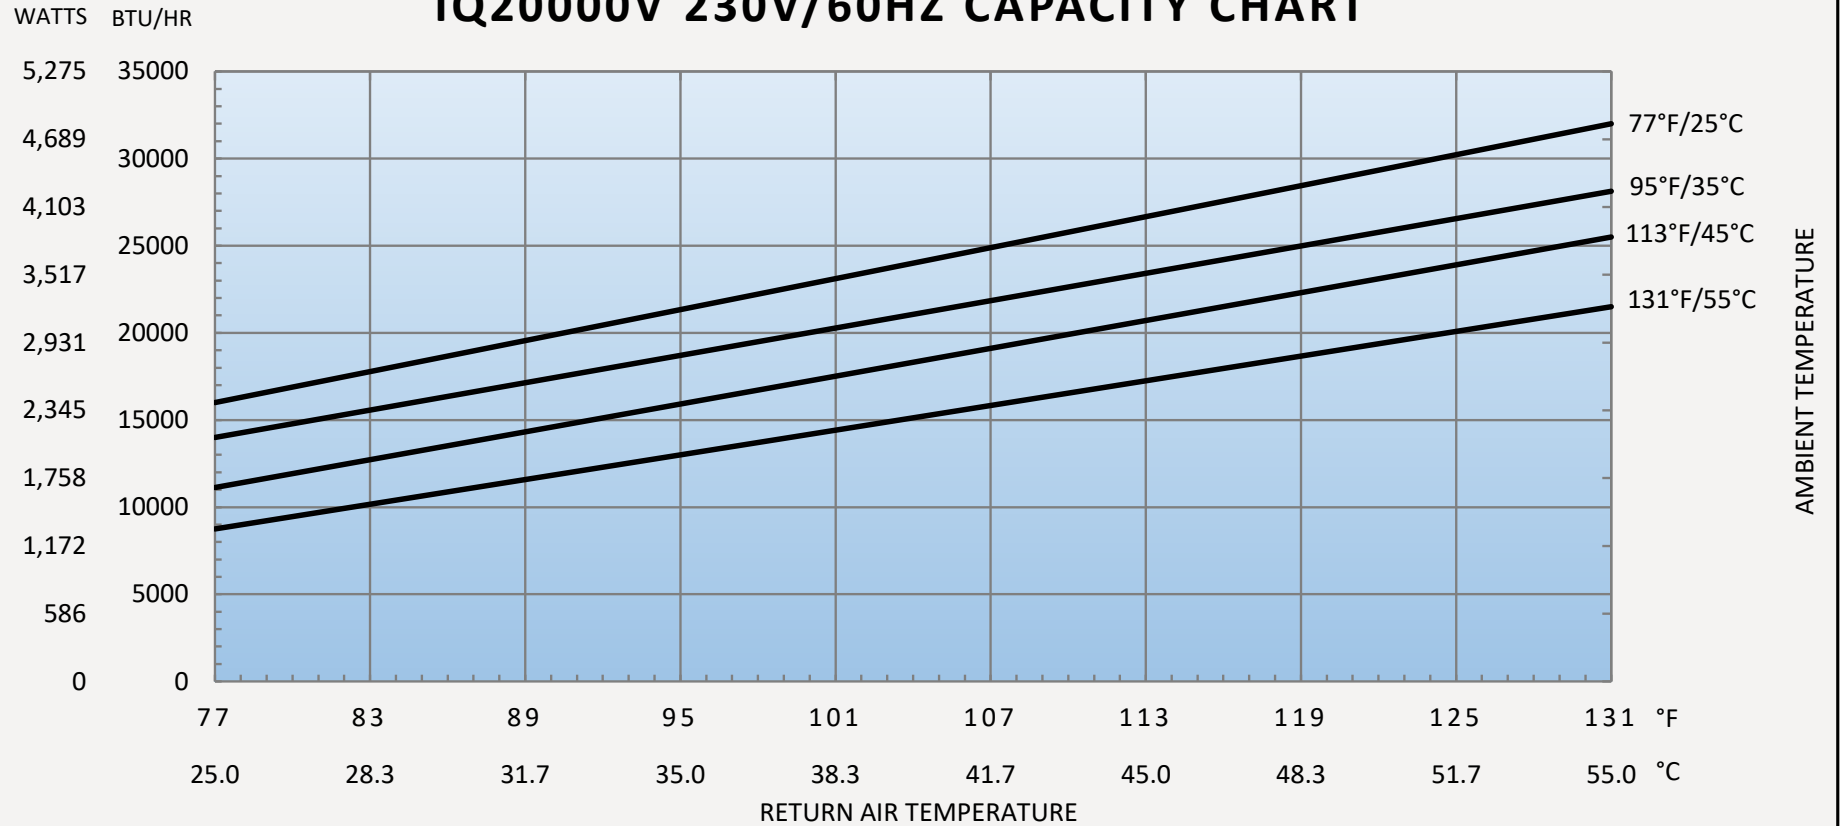

IQ20000V 220V/50HZ CAPACITY CHART

IQ20000V 230V/60HZ CAPACITY CHART

IQ20000V 400V/50HZ CAPACITY CHART

IQ20000V 400V/60HZ CAPACITY CHART

IQ20000V 480V/50HZ CAPACITY CHART

IQ20000V 480V/60HZ CAPACITY CHART