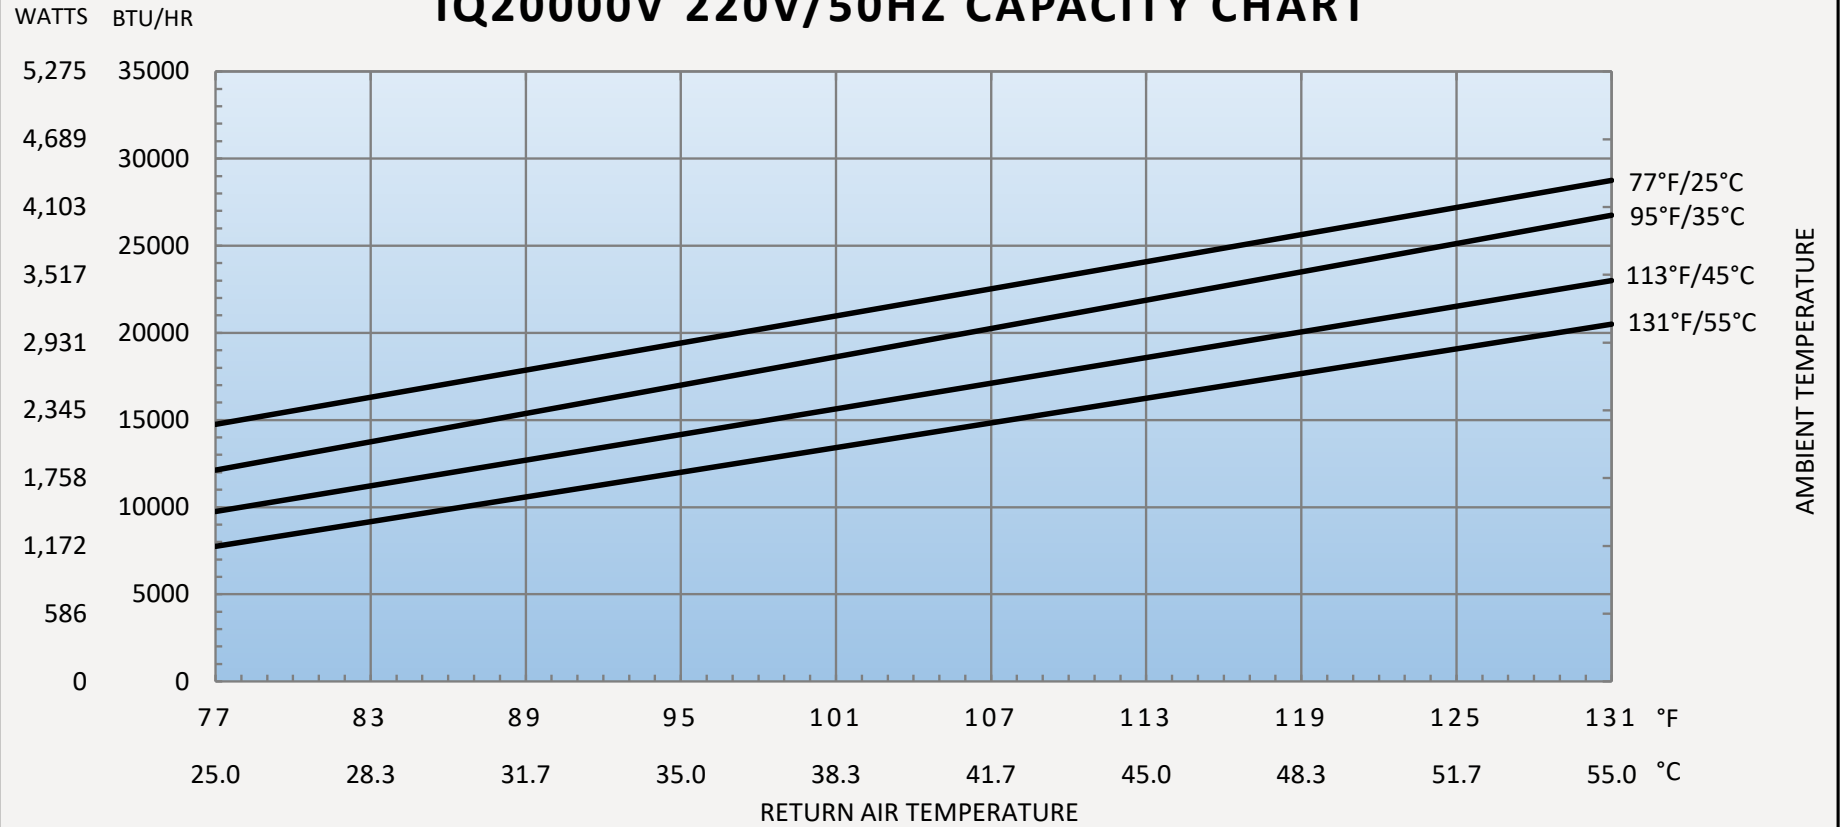

IQ20000V 220V/50HZ CAPACITY CHART

IQ20000V 230V/60HZ CAPACITY CHART

IQ20000V 400V/50HZ CAPACITY CHART

IQ20000V 400V/60HZ CAPACITY CHART

IQ20000V 480V/50HZ CAPACITY CHART

IQ20000V 480V/60HZ CAPACITY CHART